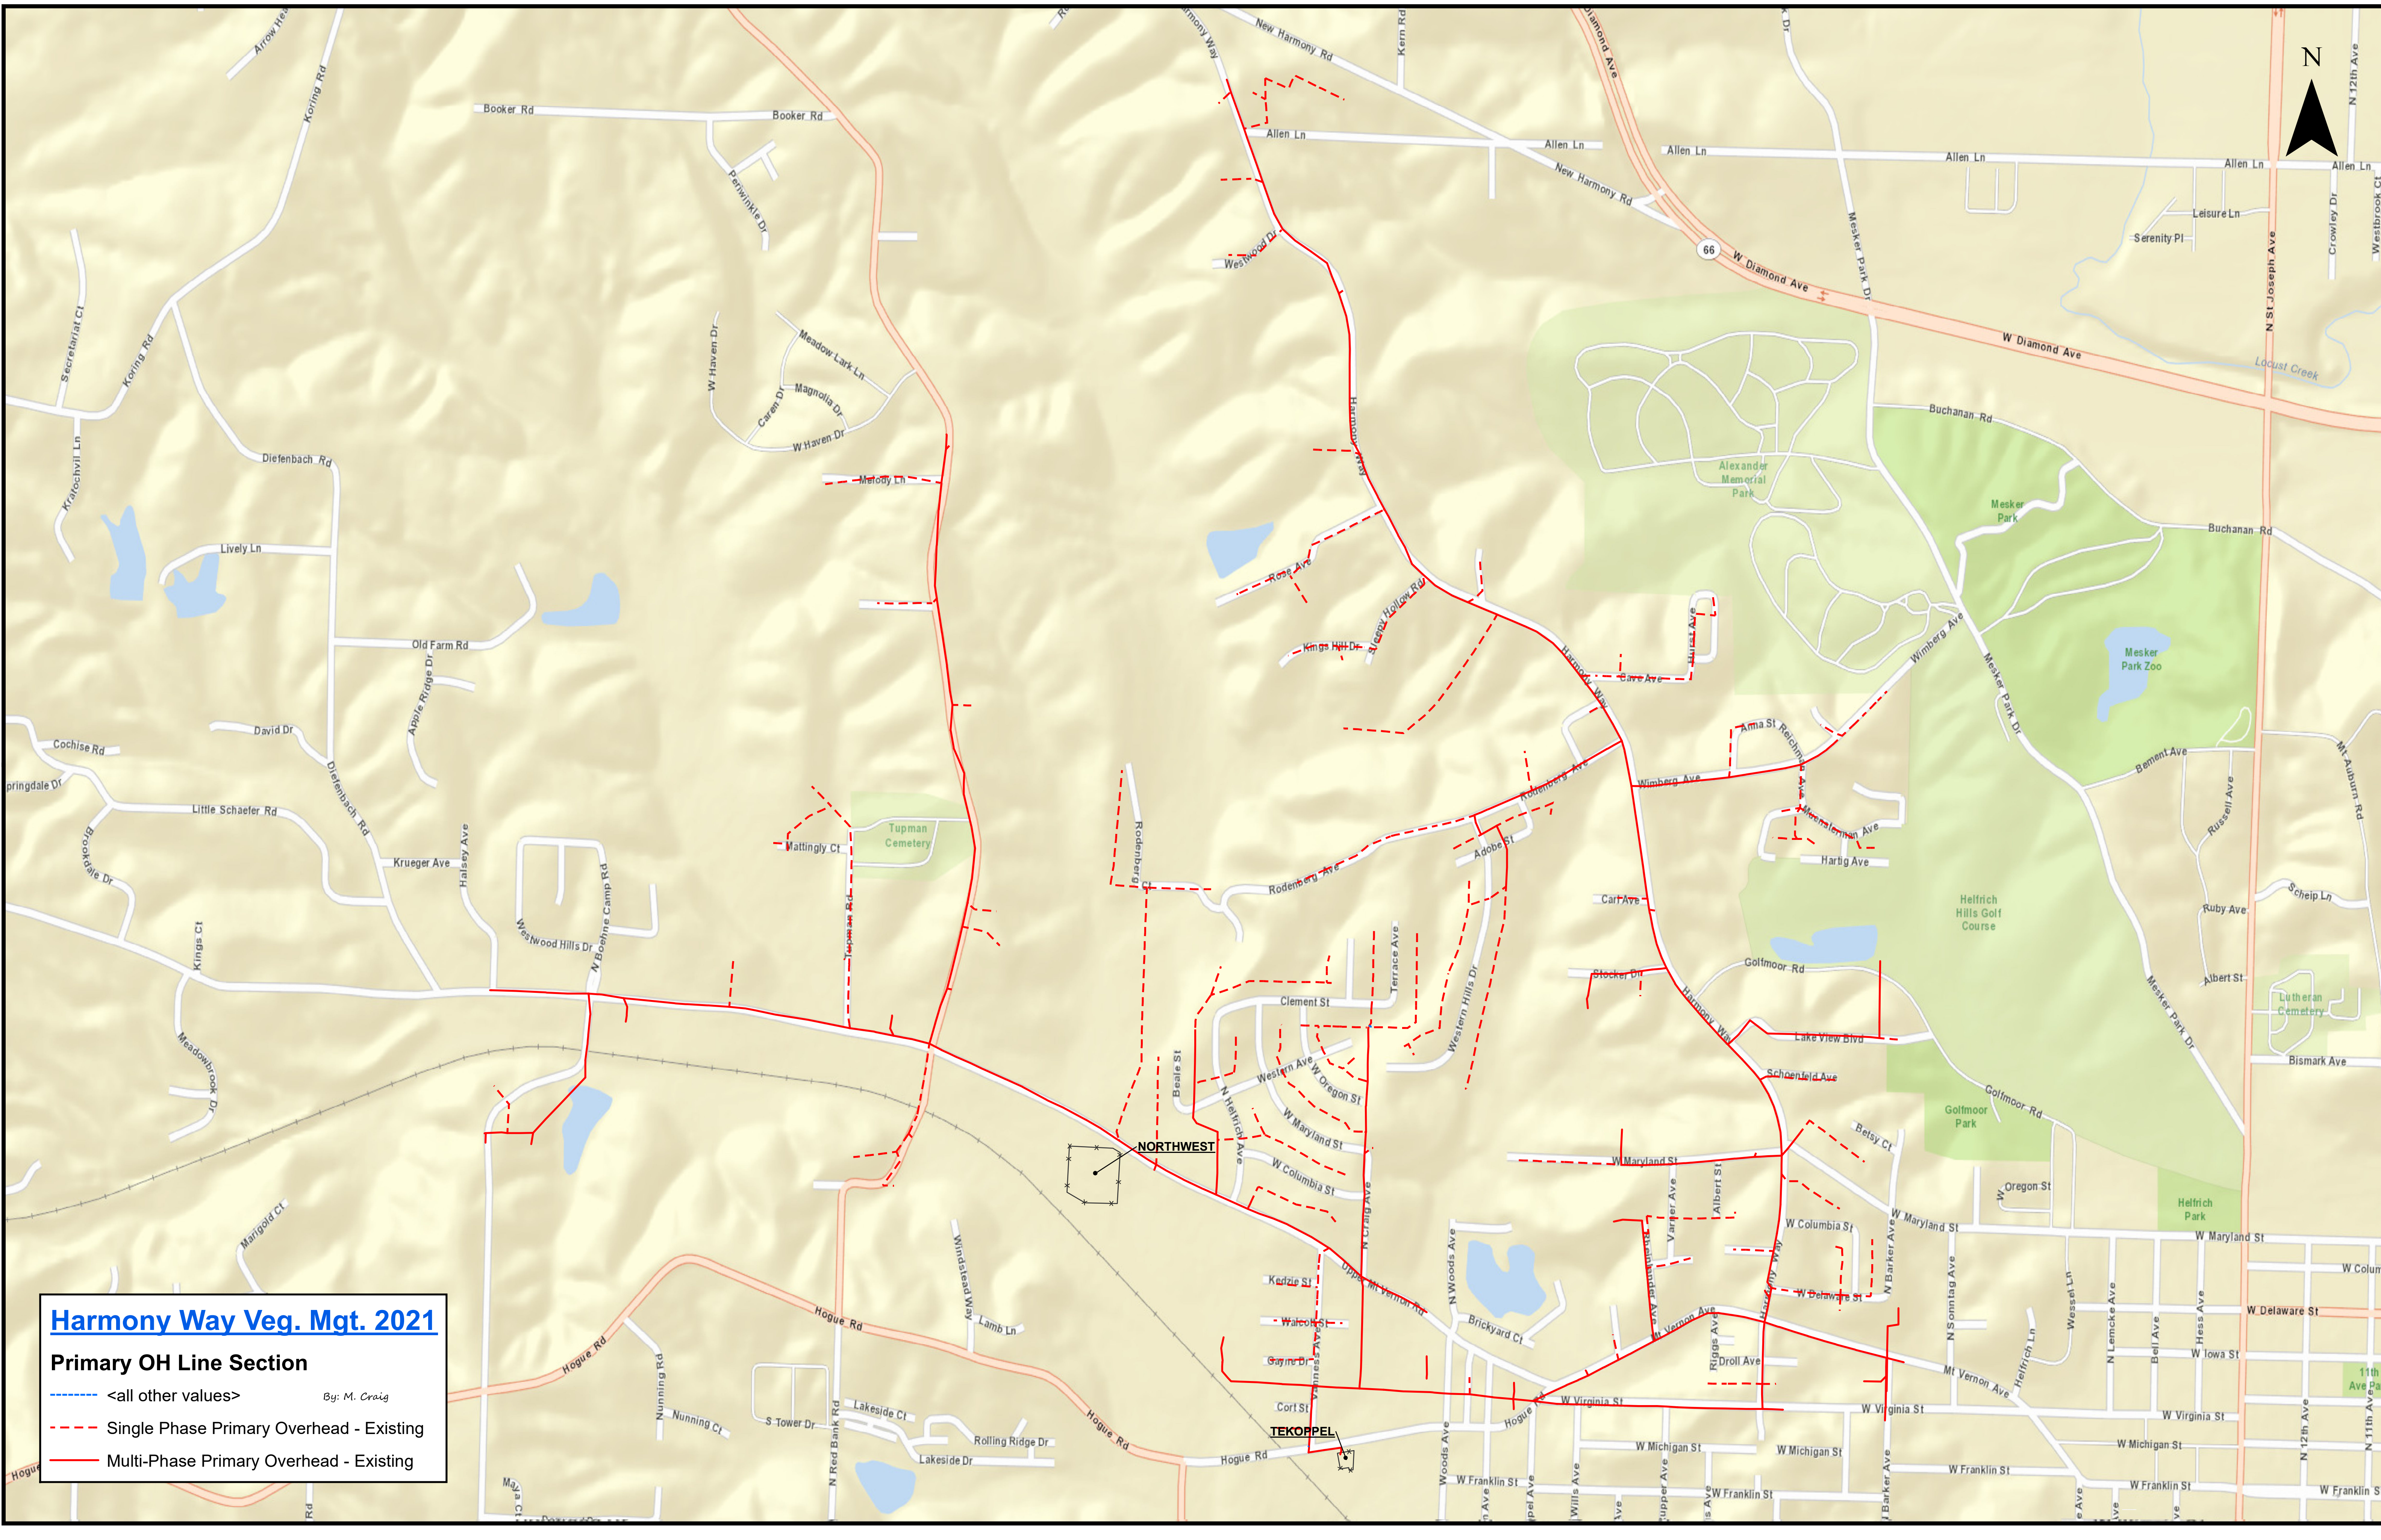

Harmony Way Veg. Mgt. 2021

- Primary OH Line Section**
- <all other values> By: M. Craig
 - Single Phase Primary Overhead - Existing
 - Multi-Phase Primary Overhead - Existing

NORTHWEST

TEKORPEL